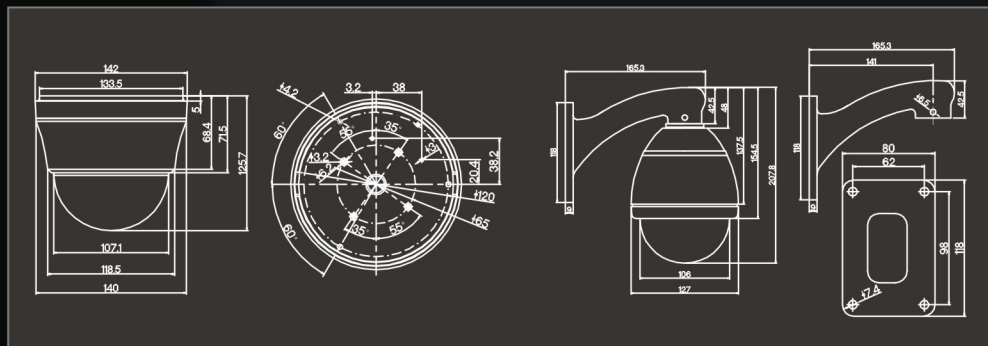

## Mini High Speed Dome

**CZ501-10X**  
Ceiling Mount

**CZ502-10X**  
Wall Mount

DC12V input.  
 Automatic flip.  
 English OSD Menu.  
 Day & Night function.  
 Parking action function.  
 10X Zoom Magnification.  
 Intelligent working after Power up.  
 Reserved Presets for special purpose.

### Dimensions:

### Specifications:

CCD	1/4"Interline Transfer CCD
H. Resolution	520TV Line(Color), 570 TV Line(B/W)
S/N Ratio	50Db(AGC off)
Zoom	X10 Optical Zoom, X10 Digital Zoom
Focal Length	F1.8, f=3.8~38mm
Min. illumination	0.7Lux(Color),0.02Lux(B/W), F1.8, 50 IRE
Day & Night	Auto / Day/ Night (ICR)
Focus	Auto / Manual/ SemiAuto
Iris	Auto / Manual
Shutter Speed	1/50~1/120000 sec
AGC	General / High / Off
WB	ATW; AWC,Manual
BLC	Low / Middle / High / Off
DNR	Low / Middle / High / Off
Range	Pan :0~360(Endless) ; Tilt: 0~180
	Preset : 360/sec
	Manual: Pan 300/sec; Tilt 180
	Auto Pan : 1~180/sec adjustable
Preset	256 Preset(Label, Camera Image Setting)
Cruise	Auto Pan, Pattern, Scan
Other Fun.	Auto Flip, Auto Parking, Power up Action etc.
Communication	RS485
Protocol	Pelco-D, Pelco-P, Special protocols available
Baud rate	2400, 4800, 9600
Language	English