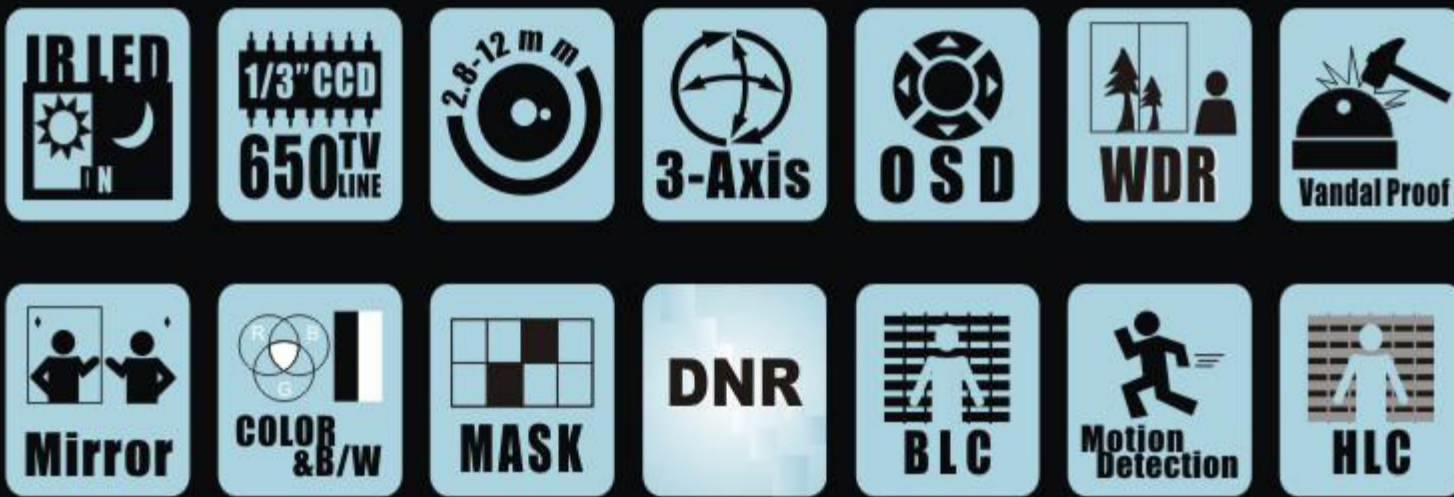

**iVIEW Technology** Security & Information  
**CD7-47-WDR**

# 7-series camera

### Key Features:

- ◆ 1/3" Color Sony Super HAD
- ◆ Wide Dynamic Range
- ◆ Preset OSD Menu
- ◆ HLC(High Light Compensation)
- ◆ 3D-DNR(Digital Noise Reduction)
- ◆ 3-Axis Mechanism for free lens rotation

### Specifications:

Model	CD7-47-WDR
Image Device	1/3" Color Sony Super HAD
Picture Elements	NTSC:976x494 PAL:976x582(H*V)
Resolution	650TV Line
Min. Illumination	0Lux (IR on)
S/N Ratio	More than 52dB
Electronic Shutter	NTSC:1/60~1/100,000, PAL:1/50~1/100,000
Flickerless Mode	On/Off (NTSC:1/100, PAL:1/120)
Gamma	0.45
Lens Furnished	Varifocal Lens 2.8-12mm
Digital Noise Reduction	3D DNR
Wide Dynamic Range	WDR (On / Off )
White Balance	OSD adjustment
OSD menu	6 languages
Sync. System	Internal
Back Light Compensation	OFF (Default) / BLC / HLC
Flickerless	Yes
Day & Night	Color / BW / Auto Switch
Mirror	Yes (Default: OFF)
Privacy Masking	8 zone (Default: OFF)
Motion Detection	4 zone (Default: OFF)
Gain Control	Auto / Manual
Infrared Luminary	30 pieces Φ5 IR-LED (850 nm)
Illumination Distance	25 M
Power Supply	DC12V±10%
Power Consumption	IR On: 400mA max, IR Off: 80mA max
Video Output	1Vp-p / 75 Ohms
Operating Temp.	- 10°C ~ 50°C
Storage Temp.	- 30°C ~ 60°C